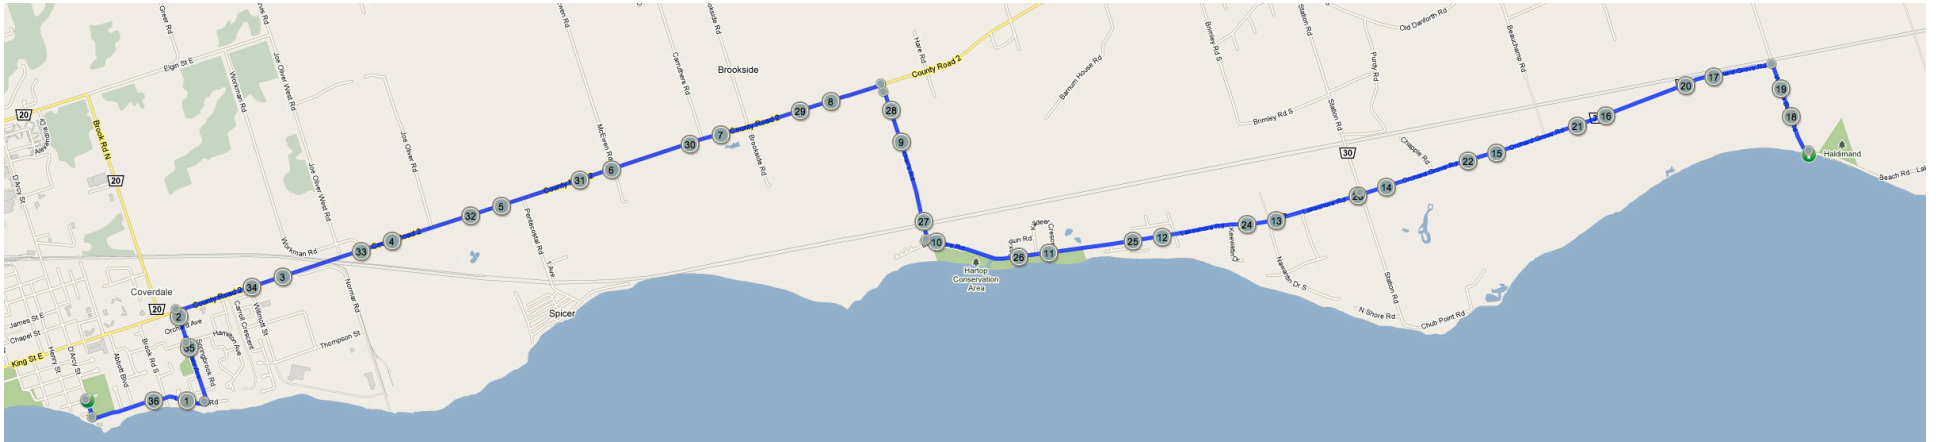

## Wicklow Beach Out and Back, (36.7km)

- 0.0 **km** Head south on **D'Arcy St.** toward **Lake St.**
- 0.16 ← Turn left onto **Lakeshore Dr.**
- 1.20 ← Turn left onto **Coverdale**
- 2.04 → Turn right onto **Cty. Rd. 2/King St. E**
- 8.48 → Turn right onto **Archers Rd.**
- 9.91 ← Turn left onto **Lakeshore Rd.**
- 17.52 → Turn right onto **Wicklow Beach Rd.**
- 18.36 → **Turn around here!!**  
←

- 19.22 ← Turn left onto **Orchard Grove Rd.**
- 23.80 Continue onto **Lakeshore Rd.**
- 26.80 → Turn right onto **Archers Rd.**
- 28.23 ← Turn left onto **County Rd. 2**
- 34.67 ← Turn left onto **Coverdale**
- 35.51 → Turn right onto **Lakeshore Rd.**
- 36.54 → Turn right onto **D'Arcy St.**